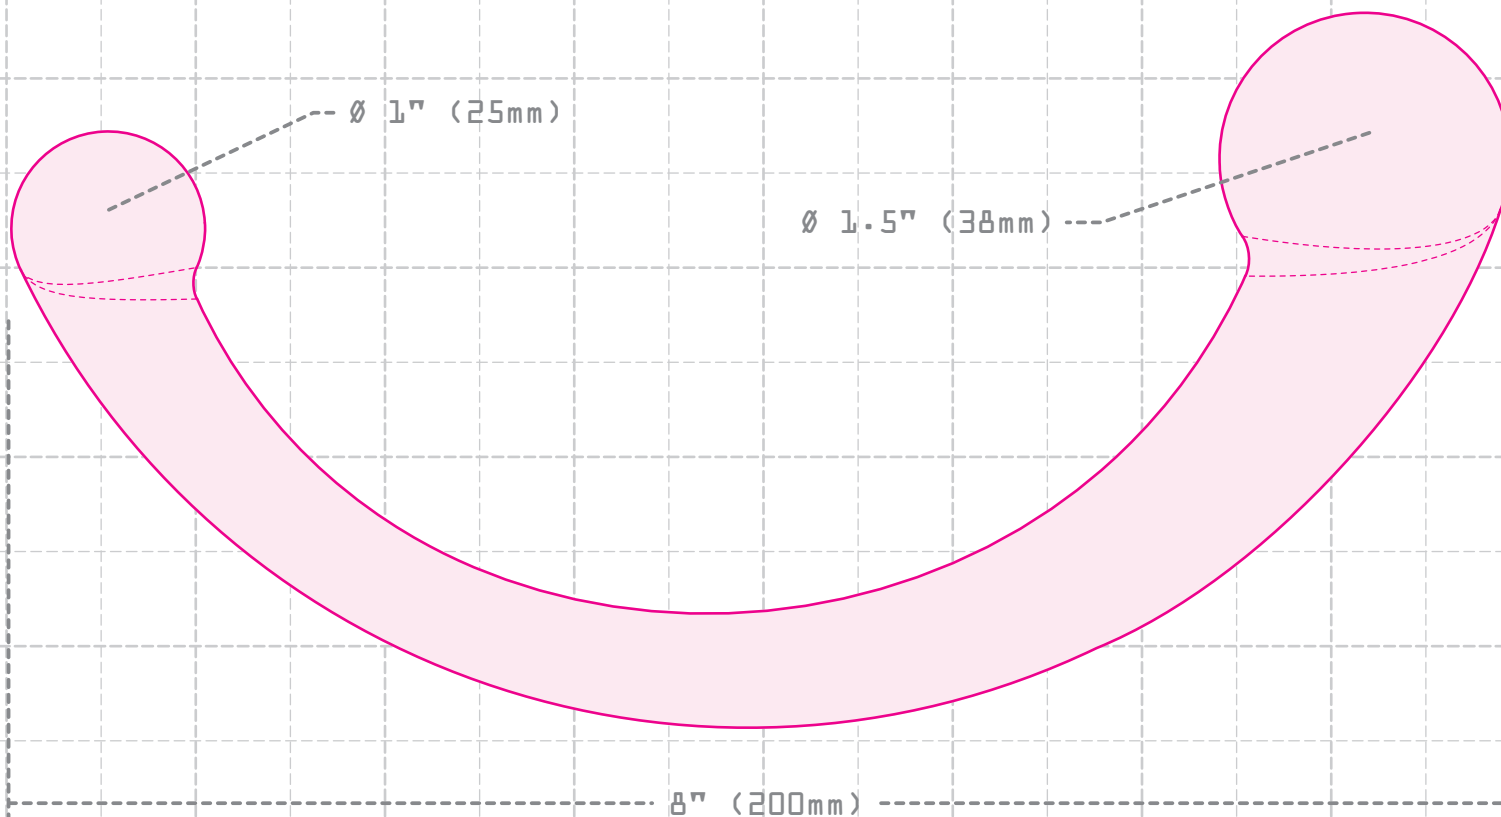

# NJ-001 njoy Pure Wand

actual size!

weight: 1.51b (680g)

The njoy Pure Wand provides a direct connection to your favorite spot – G or P – or wherever feels so good. The Pure Wand is crafted with perfect curvature and ample reach so you can lay back and relax while you pleasure yourself or your partner with firm, controlled massage.